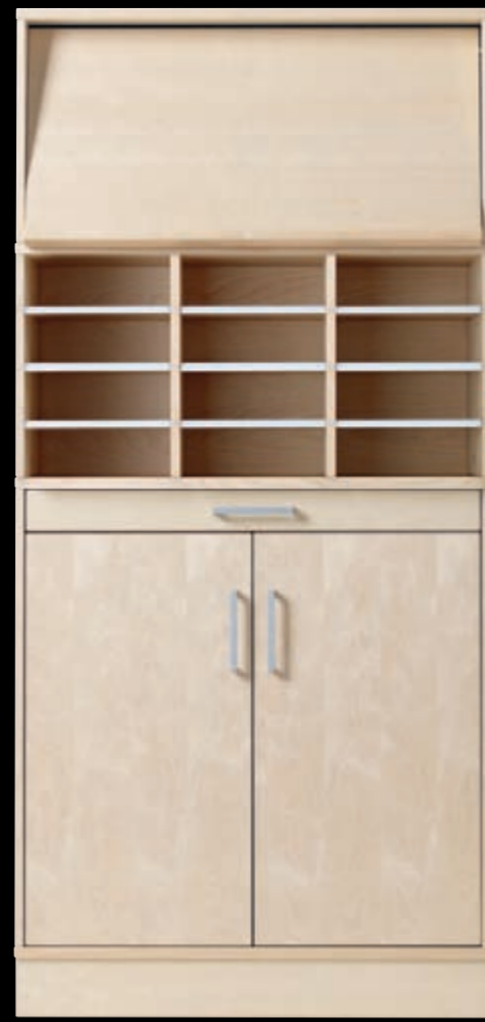

COMBINATIONS

Each module fits together with the others. The combinations create a composite and harmonious impression.