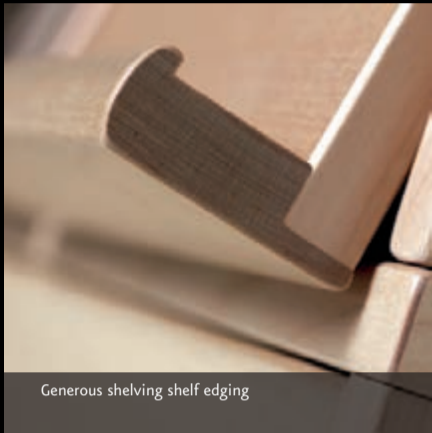

Aluminium labelling panels

Generous shelving shelf edging

Practical pull-out reference shelf

Adjustable feet

Extra shelves

CONBIND-02

MEASUREMENTS: H 394, W 800, D 400 MM.
INNER MEASUREMENTS: H 375, W 765, D 383 MM.