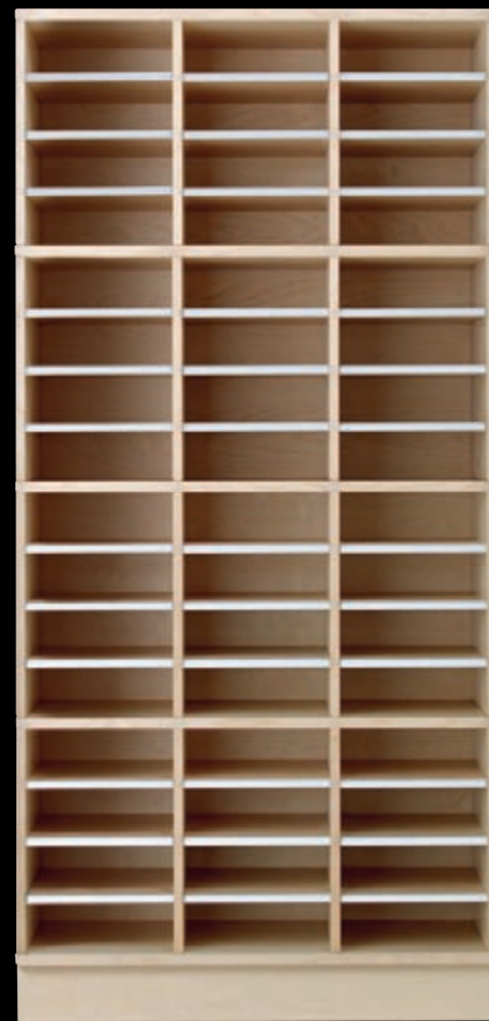

CONSENSUS

MULTI COMBINATIONS

T O P O F T H E L I N E

CONDISP/1

Arranged on ingeniously designed angled display shelves your periodicals, brochures and magazines will get maximum exposure. While printed materials are being displayed to their full advantage, there is ample space at the back for storing previous editions or spare copies. Practical, functional – easy to manage and keep tidy!

911 MM

1305 MM

1699 MM

2093 MM

TOTAL HEIGHT INCL. ADJUSTABLE FEET • ALL PRODUCTS ARE AVAILABLE IN BOTH BIRCH AND BEECH VENEER

CONDISP/3

The cabinets for periodicals, just as our other units, come in a variety of styles, designs and sizes.

CONPOST

The cabinet that literally swallows all office forms. Keeping papers in order is easy when you label the pigeonholes using specially designed aluminium label panels.

CONBIND

As experts, we know exactly what is required where style, workmanship, details and design are concerned.

Aluminium labelling panels

Generous shelving shelf edging

Practical pull-out reference shelf

Adjustable feet

Extra shelves

CONBIND-02

MEASUREMENTS: H 394, W 800, D 400 MM.
INNER MEASUREMENTS: H 375, W 765, D 383 MM.