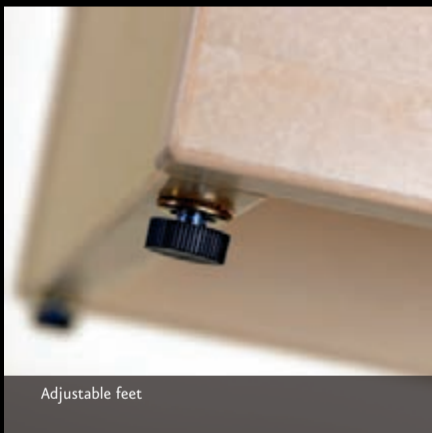

Aluminium labelling panels

Generous shelving shelf edging

Practical pull-out reference shelf

Adjustable feet

Extra shelves

CONBIND-02

MEASUREMENTS: H 394, W 800, D 400 MM.
INNER MEASUREMENTS: H 375, W 765, D 383 MM.