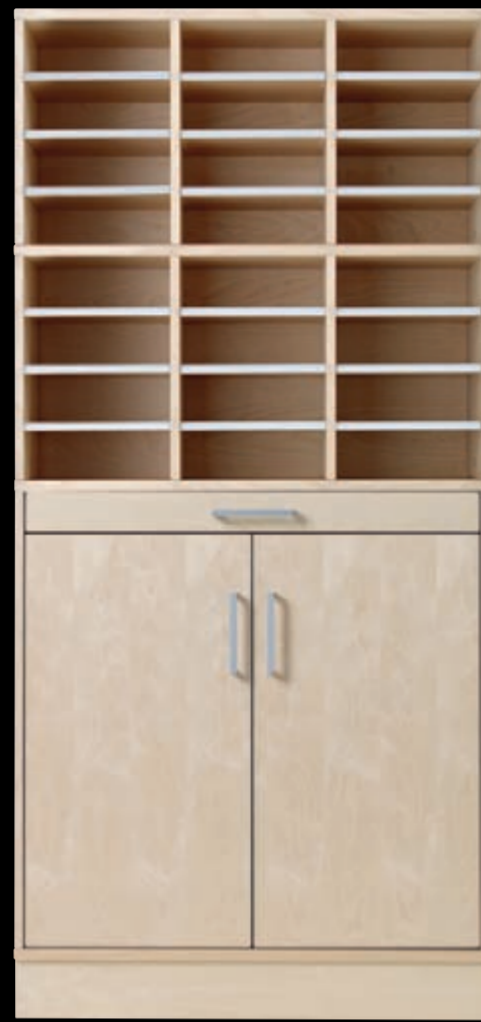

COMBINATIONS

Each module fits together with the others. The combinations create a composite and harmonious impression.